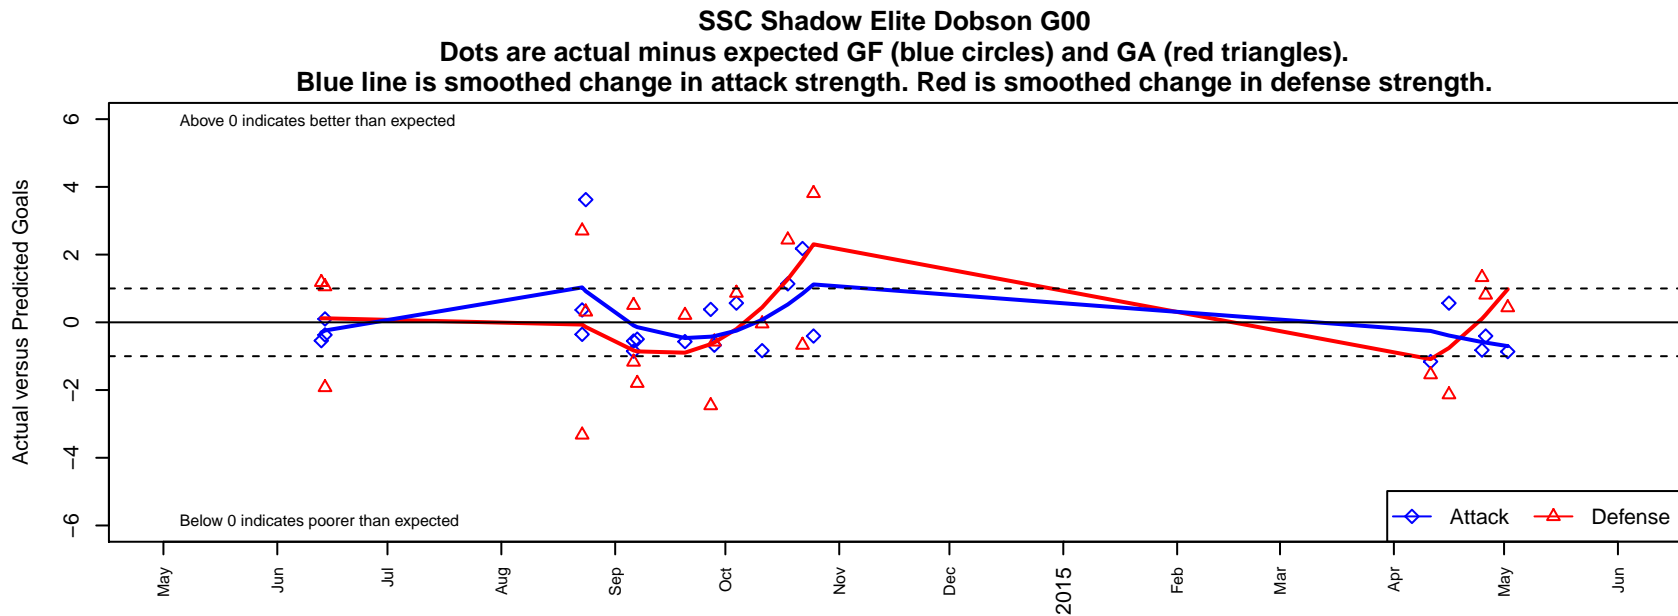

## SSC Shadow Elite Dobson G00

Spokane SC Shadow  
 Spokane Valley, WA  
 G00 total strength=652  
 attack=0.8 defense=0.45  
 fall league = NWL U14  
 spr league = Spr NWL U13/U14 BRACKET A L

alt names used:  
 GU14 SSC SHADOW ELITE-DOBSON  
 SSC Shadow Dobson  
 SSC Shadow - Elite Dobson  
 SSC SHADOW ELITE DOBSON G'00 (WA)  
 SSC SHADOW ELITE-DOBSON  
 SSC SHADOW ELITE-DOBSON

**attack and defense variance (black dot)  
relative to other teams  
and top 10 in region**

**attack and defense rating  
relative to others at age  
and all opponents in last 13 months**

**Performance relative to 13 month average**