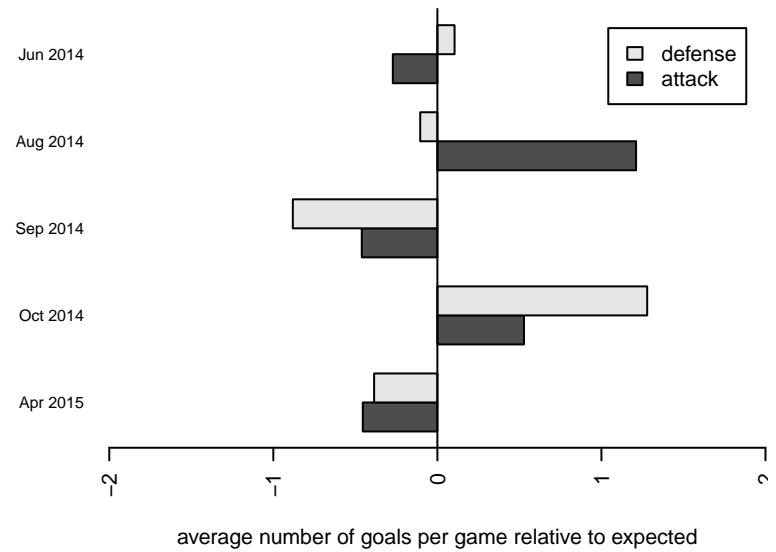

Performance relative to 13 month average