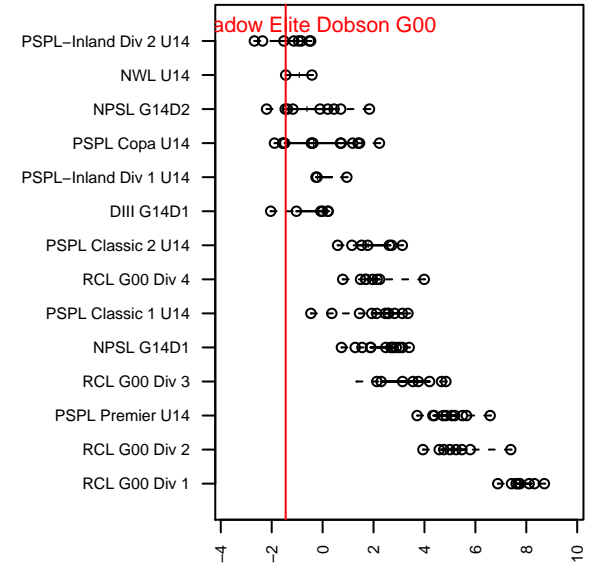

## SSC Shadow Elite Dobson G00

Spokane SC Shadow  
 Spokane Valley, WA  
 G00 total strength=652  
 attack=0.8 defense=0.45  
 fall league = NWL U14  
 spr league = Spr NWL U13/U14 BRACKET A L

alt names used:  
 GU14 SSC SHADOW ELITE-DOBSON  
 SSC Shadow Dobson  
 SSC Shadow - Elite Dobson  
 SSC SHADOW ELITE DOBSON G'00 (WA)  
 SSC SHADOW ELITE-DOBSON  
 SSC SHADOW ELITE-DOBSON

**attack and defense variance (black dot)  
relative to other teams  
and top 10 in region**

**attack and defense rating  
relative to others at age  
and all opponents in last 13 months**

**Performance relative to 13 month average**