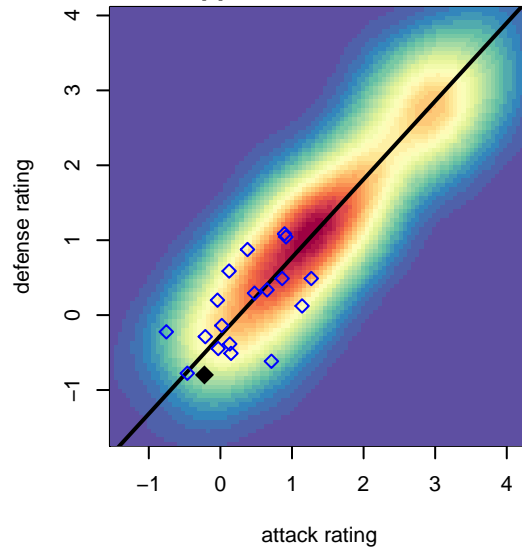

## SSC Shadow Elite Dobson G00

Spokane SC Shadow  
 Spokane Valley, WA  
 G00 total strength=652  
 attack=0.8 defense=0.45  
 fall league = NWL U14  
 spr league = Spr NWL U13/U14 BRACKET A L

alt names used:  
 GU14 SSC SHADOW ELITE-DOBSON  
 SSC Shadow Dobson  
 SSC Shadow - Elite Dobson  
 SSC SHADOW ELITE DOBSON G'00 (WA)  
 SSC SHADOW ELITE-DOBSON  
 SSC SHADOW ELITE-DOBSON

**attack and defense variance (black dot)  
relative to other teams  
and top 10 in region**

**attack and defense rating  
relative to others at age  
and all opponents in last 13 months**

**Performance relative to 13 month average**