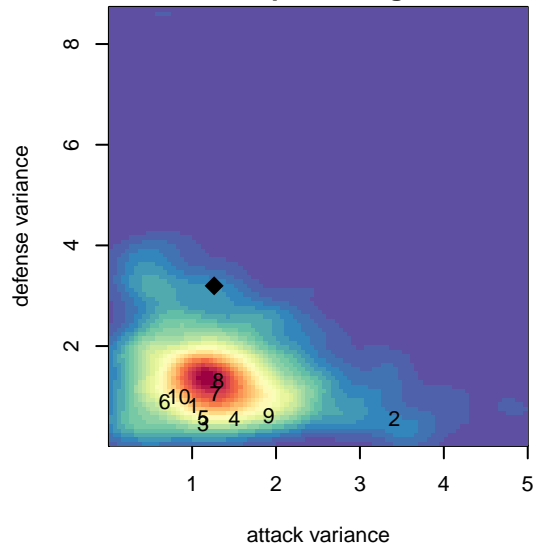

## SSC Shadow Elite Dobson G00

Spokane SC Shadow  
 Spokane Valley, WA  
 G00 total strength=652  
 attack=0.8 defense=0.45  
 fall league = NWL U14  
 spr league = Spr NWL U13/U14 BRACKET A L

alt names used:  
 GU14 SSC SHADOW ELITE-DOBSON  
 SSC Shadow Dobson  
 SSC Shadow - Elite Dobson  
 SSC SHADOW ELITE DOBSON G'00 (WA)  
 SSC SHADOW ELITE-DOBSON  
 SSC SHADOW ELITE-DOBSON

**attack and defense variance (black dot)  
relative to other teams  
and top 10 in region**

**attack and defense rating  
relative to others at age  
and all opponents in last 13 months**

**Performance relative to 13 month average**