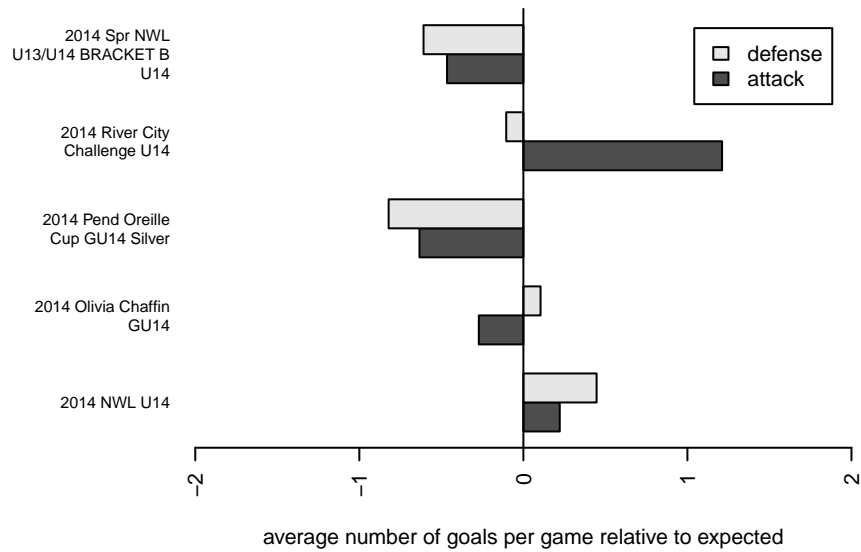

## SSC Shadow Elite Dobson G00

Spokane SC Shadow  
 Spokane Valley, WA  
 G00 total strength=652  
 attack=0.8 defense=0.45  
 fall league = NWL U14  
 spr league = Spr NWL U13/U14 BRACKET A L

alt names used:  
 GU14 SSC SHADOW ELITE-DOBSON  
 SSC Shadow Dobson  
 SSC Shadow - Elite Dobson  
 SSC SHADOW ELITE DOBSON G'00 (WA)  
 SSC SHADOW ELITE-DOBSON  
 SSC SHADOW ELITE-DOBSON

Venues played:  
 2014 Olivia Chaffin GU14  
 2014 River City Challenge U14  
 2014 Pend Oreille Cup GU14 Silver  
 2014 NWL U14  
 2014 Spr NWL U13/U14 BRACKET B U14  
 2014 Spr NWL U13/U14 BRACKET A U14

**attack and defense variance (black dot)  
relative to other teams  
and top 10 in region**

**attack and defense rating  
relative to others at age  
and all opponents in last 13 months**

**Performance relative to 13 month average**